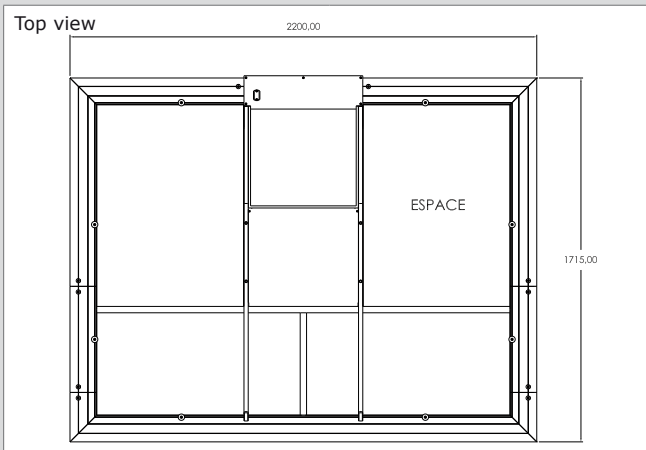

The smoking cabins are flexible in size and equipped to fit any interior. For situations in which smoking is only allowed in enclosed areas, the smoking cabin can be mounted with sliding doors, optionally with a self-closing mechanism. When dealing with a frequently visited public area the **Espace PA (Public Area)** is suitable with its double ashtray (large) with matching ash container its, adjusted start/stop system, and its gas oxidation filter.

CONFIGURATIONS

The smoking cabin Espace is available in the following configurations:

Espace	smoking cabin with filter cabinet, table top and 1 odourless ashtray (small)
Espace PA	smoking cabin with filter cabinet, table top and 2 odourless ashtrays (large)

TEST CERTIFICATES

Tested by renowned institutes like ECN and TÜV. BG-prüfzert mark by BGIA for smoking cabin configuration with and without sliding doors.

DIMENSIONS

Smoking cabin Espace	
Dimensions	2200 x 1715 x 2165 mm
Net weight	605 kg