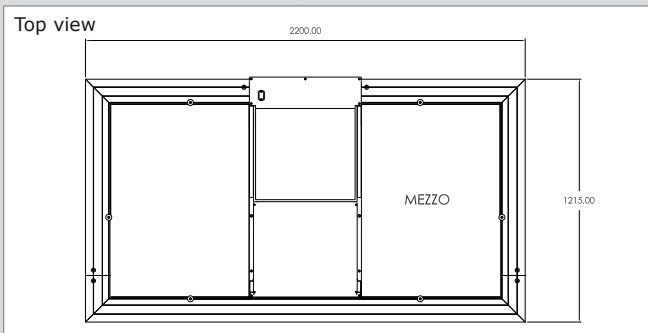

The smoking cabins are flexible in size and equipped to fit any interior. For situations in which smoking is only allowed in restricted areas, the smoking cabin can be mounted with sliding doors, optionally with a self-closing mechanism. When dealing with a frequently visited public area the smoking cabin **Mezzo PA (Public Area)** is suitable with its double ashtray (large) with matching ash container, its adjusted start/stop system, and its gas oxidation filter.

CONFIGURATIONS

The smoking cabin Mezzo is available in the following configurations:

Mezzo	Smoking cabin with filter cabinet, table top beech and 1 odourless ashtray (small)
Mezzo PA	Smoking cabin with filter cabinet, table top beech and 2 odourless ashtrays (large)

TEST CERTIFICATES

Tested by renowned institutes like ECN and TÜV. BG-prüfzert mark by BGIA for smoking cabin configuration with sliding doors.

DIMENSIONS

Smoking cabin Mezzo / Mezzo PA	
Dimensions	2200 x 1215 x 2165 mm
Net weight	530 kg

SPECIFICATIONS

Physical dimensions and properties	
Number of people	4-5
Material:	<ul style="list-style-type: none"> • aluminium and steel (coated RAL 9007) • 8 mm safety glass
Colour:	<ul style="list-style-type: none"> • table top: beech • cabinet: anthracite